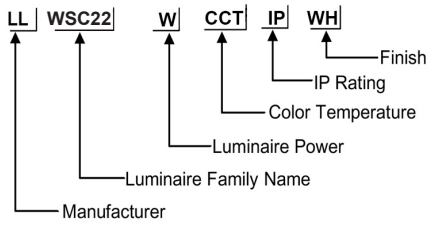

### ORDERING CODE

## Specification

- Fixture Material** : Die Cast Aluminium
- Fixture Finish** : Powder Coated
- Diffuser** : Tempered Glass
- Cowl Material** : Die Cast Aluminium
- LED Chip** : CREE
- Binning** : 3 step MacAdam
- Lifespan** : 50.000 Hrs
- CRI** : >80
- Input Voltage** : 12V AC, 50/60Hz or 220-240V AC, 50/60Hz
- Operating Temperature** : -20°C to 55°C
- Warranty** : 5 Years against manufacturing defects

Power (W)	Lumen Lm	IP Rating	Beam Angle	Available CCT
5 W	500Lm	65	5°/20°/45°/60°/90°	2700K
9 W	900Lm			3000K
13 W	1300Lm			4000K
15 W	1500Lm			6000K