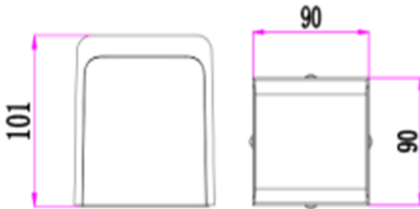

### ORDERING CODE

Power (W)	Lumen Lm	IP Rating	Beam Angle	Available CCT
5 W	500Lm	65	5°/20°/45°/60°/90°	2700K
9 W	900Lm			3000K
13 W	1300Lm			4000K
15 W	1500Lm			6000K