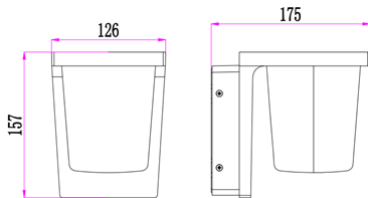

### Specification

- Fixture Material** : Die Cast Aluminium
- Fixture Finish** : Powder Coated
- Diffuser** : Tempered Glass
- Cowl Material** : Die Cast Aluminium
- LED Chip** : CREE
- Binning** : 3 step MacAdam
- Wiring** : 3x1.0 50cm cable with antisiphon plug
- Lifespan** : 50.000 Hrs
- CRI** : >80
- Input Voltage** : 12V AC, 50/60Hz or 220-240V AC, 50/60Hz
- Operating Temperature** : -20°C to 55°C
- Warranty** : 5 Years against manufacturing defects

Power (W)	Lumen Lm	IP Rating	Beam Angle	Available CCT
13W	1300Lm	54	5°/20°/45°/60°/90°	2700K
				3000K
				4000K
				6000K