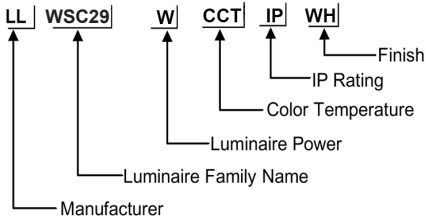

### ORDERING CODE

### Specification

- Fixture Material** : Die Cast Aluminium
- Fixture Finish** : Powder Coated
- Diffuser** : Tempered Glass
- Cowl Material** : Die Cast Aluminium
- LED Chip** : CREE
- Binning** : 3 step MacAdam
- Wiring** : 3x1.0 50cm cable with antisiphon plug
- Lifespan** : 50.000 Hrs
- CRI** : >80
- Input Voltage** : 12V AC, 50/60Hz or 220-240V AC, 50/60Hz
- Operating Temperature** : -20°C to 55°C
- Warranty** : 5 Years against manufacturing defects

Power (W)	Lumen Lm	IP Rating	Beam Angle	Available CCT
13W	1300Lm	54	5°/20°/45°/60°/90°	2700K
				3000K
				4000K
				6000K