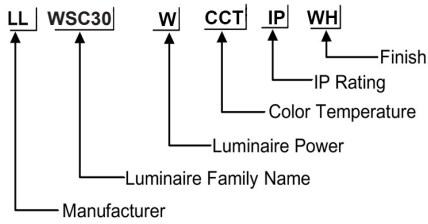

ORDERING CODE

Specification

- Fixture Material** : Die Cast Aluminium
- Fixture Finish** : Powder Coated
- Diffuser** : Tempered Glass
- Cowl Material** : Die Cast Aluminium
- LED Chip** : CREE
- Binning** : 3 step MacAdam
- Lifespan** : 50.000 Hrs
- CRI** : >80
- Input Voltage** : 12V AC, 50/60Hz or 220-240V AC, 50/60Hz
- Operating Temperature** : -20°C to 55°C
- Warranty** : 5 Years against manufacturing defects

Power (W)	Lumen Lm	IP Rating	Beam Angle	Available CCT
13W	1300Lm	54	5°/20°/45°/60°/90°	2700K
				3000K
				4000K
				6000K