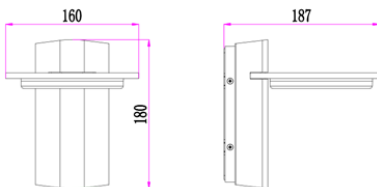

ORDERING CODE

Specification

- Fixture Material** : Die Cast Aluminium
- Fixture Finish** : Powder Coated
- Diffuser** : Tempered Glass
- Cowl Material** : Die Cast Aluminium
- LED Chip** : CREE
- Binning** : 3 step MacAdam
- Lifespan** : 50.000 Hrs
- CRI** : >80
- Input Voltage** : 12V AC, 50/60Hz or 220-240V AC, 50/60Hz
- Operating Temperature** : -20°C to 55°C
- Warranty** : 5 Years against manufacturing defects

Power (W)	Lumen Lm	IP Rating	Beam Angle	Available CCT
13W	1300Lm	54	5°/20°/45°/60°/90°	2700K
				3000K
				4000K
				6000K