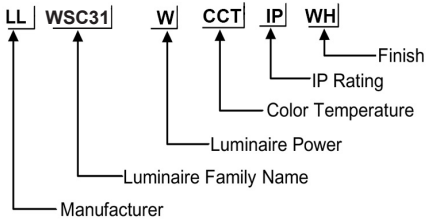

ORDERING CODE

Specification

- Fixture Material** : Die Cast Aluminium
- Fixture Finish** : Powder Coated
- Diffuser** : Tempered Glass
- Cowl Material** : Die Cast Aluminium
- LED Chip** : CREE
- Binning** : 3 step MacAdam
- Lifespan** : 50.000 Hrs
- CRI** : >80
- Input Voltage** : 12V AC, 50/60Hz or 220-240V AC, 50/60Hz
- Operating Temperature** : -20°C to 55°C
- Warranty** : 5 Years against manufacturing defects

Power (W)	Lumen Lm	IP Rating	Beam Angle	Available CCT
13W	1300Lm	54	5°/20°/45°/60°/90°	2700K
				3000K
				4000K
				6000K