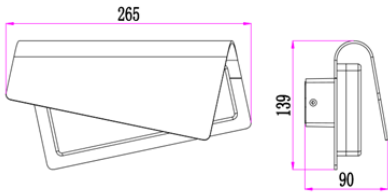

ORDERING CODE

Specification

- Fixture Material** : Die Cast Aluminium
- Fixture Finish** : Powder Coated
- Diffuser** : Tempered Glass
- Cowl Material** : Die Cast Aluminium
- LED Chip** : CREE
- Binning** : 3 step MacAdam
- Lifespan** : 50.000 Hrs
- CRI** : >80
- Input Voltage** : 12V AC, 50/60Hz or 220-240V AC, 50/60Hz
- Operating Temperature** : -20°C to 55°C
- Warranty** : 5 Years against manufacturing defects

Power (W)	Lumen Lm	IP Rating	Beam Angle	Available CCT
13W	1300Lm	54	5°/20°/45°/60°/90°	2700K
				3000K
				4000K
				6000K