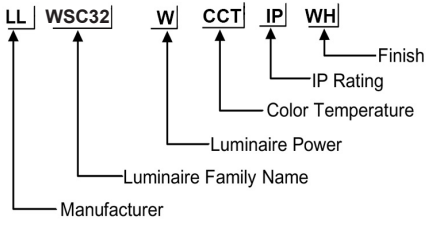

ORDERING CODE

Specification

- Fixture Material** : Die Cast Aluminium
- Fixture Finish** : Powder Coated
- Diffuser** : Tempered Glass
- Cowl Material** : Die Cast Aluminium
- LED Chip** : CREE
- Binning** : 3 step MacAdam
- Lifespan** : 50.000 Hrs
- CRI** : >80
- Input Voltage** : 12V AC, 50/60Hz or 220-240V AC, 50/60Hz
- Operating Temperature** : -20°C to 55°C
- Warranty** : 5 Years against manufacturing defects

Power (W)	Lumen Lm	IP Rating	Beam Angle	Available CCT
11W	1100Lm	54	5°/20°/45°/60°/90°	2700K
				3000K
				4000K
				6000K