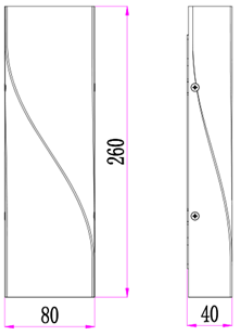

ORDERING CODE

Specification

- Fixture Material** : Die Cast Aluminium
- Fixture Finish** : Powder Coated
- Diffuser** : Tempered Glass
- Cowl Material** : Die Cast Aluminium
- LED Chip** : CREE
- Binning** : 3 step MacAdam
- Lifespan** : 50.000 Hrs
- CRI** : >80
- Input Voltage** : 12V AC, 50/60Hz or 220-240V AC, 50/60Hz
- Operating Temperature** : -20°C to 55°C
- Warranty** : 5 Years against manufacturing defects

Power (W)	Lumen Lm	IP Rating	Beam Angle	Available CCT
11W	1100Lm	54	5°/20°/45°/60°/90°	2700K
				3000K
				4000K
				6000K