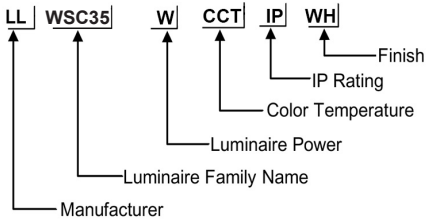

ORDERING CODE

Specification

- Fixture Material** : Die Cast Aluminium
- Fixture Finish** : Powder Coated
- Diffuser** : Tempered Glass
- Cowl Material** : Die Cast Aluminium
- LED Chip** : CREE
- Binning** : 3 step MacAdam
- Lifespan** : 50.000 Hrs
- CRI** : >80
- Input Voltage** : 12V AC, 50/60Hz or 220-240V AC, 50/60Hz
- Operating Temperature** : -20°C to 55°C
- Warranty** : 5 Years against manufacturing defects

Power (W)	Lumen Lm	IP Rating	Beam Angle	Available CCT
13W	1300Lm	65	5°/20°/45°/60°/90°	2700K
				3000K
				4000K
				6000K