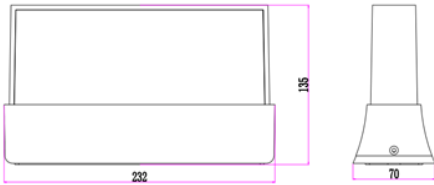

ORDERING CODE

Specification

- Fixture Material** : Die Cast Aluminium
- Fixture Finish** : Powder Coated
- Diffuser** : Tempered Glass
- Cowl Material** : Die Cast Aluminium
- LED Chip** : CREE
- Binning** : 3 step MacAdam
- Lifespan** : 50.000 Hrs
- CRI** : >80
- Input Voltage** : 12V AC, 50/60Hz or 220-240V AC, 50/60Hz
- Operating Temperature** : -20°C to 55°C
- Warranty** : 5 Years against manufacturing defects

Power (W)	Lumen Lm	IP Rating	Beam Angle	Available CCT
13W	1300Lm	65	5°/20°/45°/60°/90°	2700K
				3000K
				4000K
				6000K