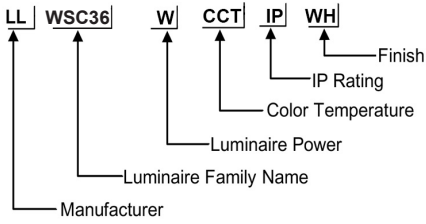

ORDERING CODE

Specification

- Fixture Material** : Die Cast Aluminium
- Fixture Finish** : Powder Coated
- Diffuser** : Tempered Glass
- Cowl Material** : Die Cast Aluminium
- LED Chip** : CREE
- Binning** : 3 step MacAdam
- Lifespan** : 50.000 Hrs
- CRI** : >80
- Input Voltage** : 12V AC, 50/60Hz or 220-240V AC, 50/60Hz
- Operating Temperature** : -20°C to 55°C
- Warranty** : 5 Years against manufacturing defects

Power (W)	Lumen Lm	IP Rating	Beam Angle	Available CCT
7W	700Lm	65	5°/20°/45°/60°/90°	2700K
				3000K
				4000K
				6000K