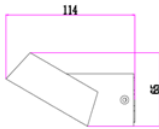

Power (W)	Lumen Lm	IP Rating	Beam Angle	Available CCT
7W	700Lm	65	5°/20°/45°/60°/90°	2700K
				3000K
				4000K
				6000K