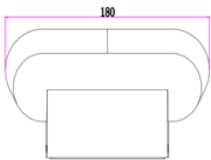

ORDERING CODE

Specification

- Fixture Material** : Die Cast Aluminium
- Fixture Finish** : Powder Coated
- Diffuser** : Tempered Glass
- Cowl Material** : Die Cast Aluminium
- LED Chip** : CREE
- Binning** : 3 step MacAdam
- Lifespan** : 50.000 Hrs
- CRI** : >80
- Input Voltage** : 12V AC, 50/60Hz or 220-240V AC, 50/60Hz
- Operating Temperature** : -20°C to 55°C
- Warranty** : 5 Years against manufacturing defects

Power (W)	Lumen Lm	IP Rating	Beam Angle	Available CCT
7W	700Lm	65	5°/20°/45°/60°/90°	2700K
				3000K
				4000K
				6000K