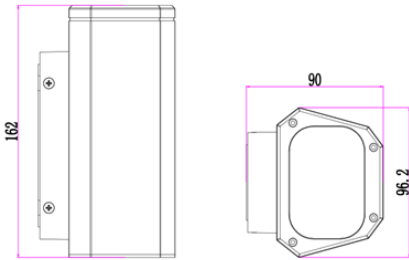

ORDERING CODE

Specification

- Fixture Material** : Die Cast Aluminium
- Fixture Finish** : Powder Coated
- Diffuser** : Tempered Glass
- Cowl Material** : Die Cast Aluminium
- LED Chip** : CREE
- Binning** : 3 step MacAdam
- Lifespan** : 50.000 Hrs
- CRI** : >80
- Input Voltage** : 12V AC, 50/60Hz or 220-240V AC, 50/60Hz
- Operating Temperature** : -20°C to 55°C
- Warranty** : 5 Years against manufacturing defects

Power (W)	Lumen Lm	IP Rating	Beam Angle	Available CCT
7W	700Lm	65	5°/20°/45°/60°/90°	2700K
				3000K
				4000K
				6000K