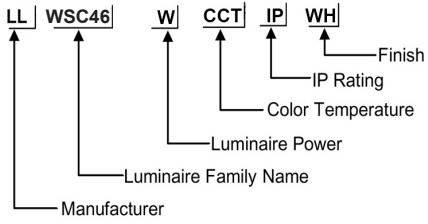

ORDERING CODE

Specification

- Fixture Material** : Die Cast Aluminium
- Fixture Finish** : Powder Coated
- Diffuser** : Tempered Glass
- Cowl Material** : Die Cast Aluminium
- LED Chip** : CREE
- Binning** : 3 step MacAdam
- Lifespan** : 50.000 Hrs
- CRI** : >80
- Input Voltage** : 12V AC, 50/60Hz or 220-240V AC, 50/60Hz
- Operating Temperature** : -20°C to 55°C
- Warranty** : 5 Years against manufacturing defects

Power (W)	Lumen Lm	IP Rating	Beam Angle	Available CCT
7W	700Lm	65	5°/20°/45°/60°/90°	2700K
				3000K
				4000K
				6000K