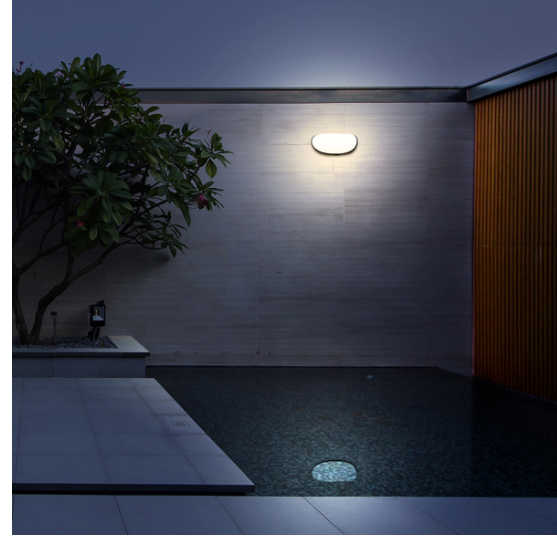

ORDERING CODE

Specification

- Fixture Material** : Die Cast Aluminium
- Fixture Finish** : Powder Coated
- Diffuser** : Tempered Glass
- Cowl Material** : Die Cast Aluminium
- LED Chip** : CREE
- Binning** : 3 step MacAdam
- Lifespan** : 50.000 Hrs
- CRI** : >80
- Input Voltage** : 12V AC, 50/60Hz or 220-240V AC, 50/60Hz
- Operating Temperature** : -20°C to 55°C
- Warranty** : 5 Years against manufacturing defects