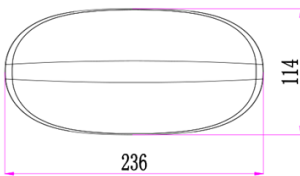

ORDERING CODE

Specification

- Fixture Material** : Die Cast Aluminium
- Fixture Finish** : Powder Coated
- Diffuser** : Tempered Glass
- Cowl Material** : Die Cast Aluminium
- LED Chip** : CREE
- Binning** : 3 step MacAdam
- Lifespan** : 50.000 Hrs
- CRI** : >80
- Input Voltage** : 12V AC, 50/60Hz or 220-240V AC, 50/60Hz
- Operating Temperature** : -20°C to 55°C
- Warranty** : 5 Years against manufacturing defects

| Power (W) | Lumen Lm | IP Rating | Beam Angle | Available CCT |
|-----------|----------|-----------|--------------------|---------------|
| 11W | 1100Lm | 65 | 5°/20°/45°/60°/90° | 2700K |
| | | | | 3000K |
| | | | | 4000K |
| | | | | 6000K |
| | | | | |