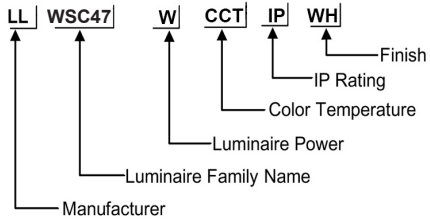

ORDERING CODE

Specification

- Fixture Material** : Die Cast Aluminium
- Fixture Finish** : Powder Coated
- Diffuser** : Tempered Glass
- Cowl Material** : Die Cast Aluminium
- LED Chip** : CREE
- Binning** : 3 step MacAdam
- Lifespan** : 50.000 Hrs
- CRI** : >80
- Input Voltage** : 12V AC, 50/60Hz or 220-240V AC, 50/60Hz
- Operating Temperature** : -20°C to 55°C
- Warranty** : 5 Years against manufacturing defects

| Power (W) | Lumen Lm | IP Rating | Beam Angle | Available CCT |
|-----------|----------|-----------|--------------------|---------------|
| 11W | 1100Lm | 65 | 5°/20°/45°/60°/90° | 2700K |
| | | | | 3000K |
| | | | | 4000K |
| | | | | 6000K |
| | | | | |