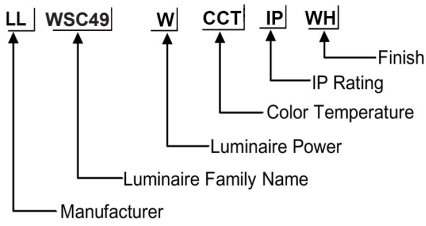

ORDERING CODE

Specification

- Fixture Material** : Die Cast Aluminium
- Fixture Finish** : Powder Coated
- Diffuser** : Tempered Glass
- Cowl Material** : Die Cast Aluminium
- LED Chip** : CREE
- Binning** : 3 step MacAdam
- Lifespan** : 50.000 Hrs
- CRI** : >80
- Input Voltage** : 12V AC, 50/60Hz or 220-240V AC, 50/60Hz
- Operating Temperature** : -20°C to 55°C
- Warranty** : 5 Years against manufacturing defects

Power (W)	Lumen Lm	IP Rating	Beam Angle	Available CCT
3.5W	3.50Lm	65	5°/20°/45°/60°/90°	2700K
				3000K
				4000K
				6000K