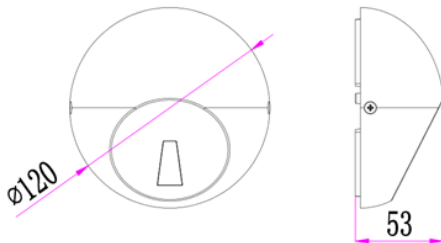

ORDERING CODE

Specification

- Fixture Material** : Die Cast Aluminium
- Fixture Finish** : Powder Coated
- Diffuser** : Tempered Glass
- Cowl Material** : Die Cast Aluminium
- LED Chip** : CREE
- Binning** : 3 step MacAdam
- Lifespan** : 50.000 Hrs
- CRI** : >80
- Input Voltage** : 12V AC, 50/60Hz or 220-240V AC, 50/60Hz
- Operating Temperature** : -20°C to 55°C
- Warranty** : 5 Years against manufacturing defects

Power (W)	Lumen Lm	IP Rating	Beam Angle	Available CCT
3.5W	3.50Lm	65	5°/20°/45°/60°/90°	2700K
				3000K
				4000K
				6000K