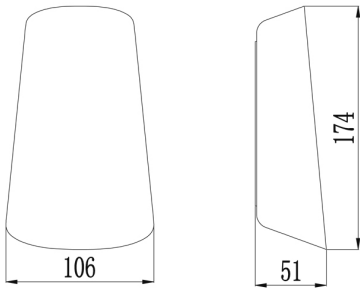

### ORDERING CODE

Power (W)	Lumen Lm	IP Rating	Beam Angle	Available CCT
11W	1100Lm	54	5°/20°/45°/60°/90°	2700K
				3000K
				4000K
				6000K