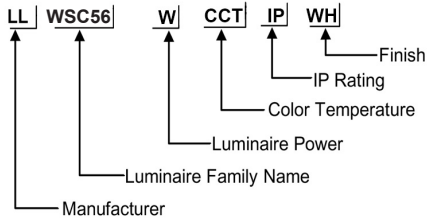

### ORDERING CODE

### Specification

- Fixture Material** : Die Cast Aluminium
- Fixture Finish** : Powder Coated
- Diffuser** : Tempered Glass
- Cowl Material** : Die Cast Aluminium
- LED Chip** : CREE
- Binning** : 3 step MacAdam
- Lifespan** : 50.000 Hrs
- CRI** : >80
- Input Voltage** : 12V AC, 50/60Hz or 220-240V AC, 50/60Hz
- Operating Temperature** : -20°C to 55°C
- Warranty** : 5 Years against manufacturing defects

Power (W)	Lumen Lm	IP Rating	Beam Angle	Available CCT
11W	1100Lm	54	5°/20°/45°/60°/90°	2700K
				3000K
				4000K
				6000K