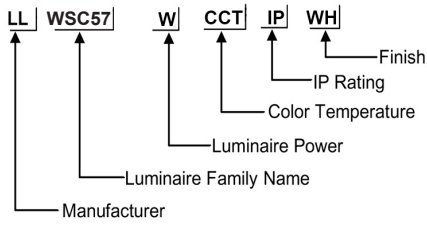

### ORDERING CODE

## Specification

<b>Fixture Material</b>	: Die Cast Aluminium
<b>Fixture Finish</b>	: Powder Coated
<b>Diffuser</b>	: Tempered Glass
<b>Cowl Material</b>	: Die Cast Aluminium
<b>LED Chip</b>	: CREE
<b>Binning</b>	: 3 step MacAdam
<b>Lifespan</b>	: 50.000 Hrs
<b>CRI</b>	: >80
<b>Input Voltage</b>	: 12V AC, 50/60Hz or 220-240V AC, 50/60Hz
<b>Operating Temperature</b>	: -20°C to 55°C
<b>Warranty</b>	: 5 Years against manufacturing defects

Power (W)	Lumen Lm	IP Rating	Beam Angle	Available CCT
7W	700Lm	54	5°/20°/45°/60°/90°	2700K
				3000K
				4000K
				6000K