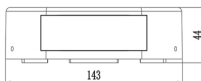

ORDERING CODE