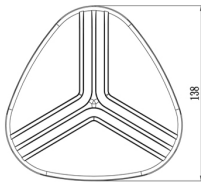

## Specification

<b>Fixture Material</b>	: Die Cast Aluminium
<b>Fixture Finish</b>	: Powder Coated
<b>Diffuser</b>	: Tempered Glass
<b>Cowl Material</b>	: Die Cast Aluminium
<b>LED Chip</b>	: CREE
<b>Binning</b>	: 3 step MacAdam
<b>Lifespan</b>	: 50.000 Hrs
<b>CRI</b>	: >80
<b>Input Voltage</b>	: 12V AC, 50/60Hz or 220-240V AC, 50/60Hz
<b>Operating Temperature</b>	: -20°C to 55°C
<b>Warranty</b>	: 5 Years against manufacturing defects

Power (W)	Lumen Lm	IP Rating	Beam Angle	Available CCT
7W	700Lm	54	5°/20°/45°/60°/90°	2700K
				3000K
				4000K
				6000K