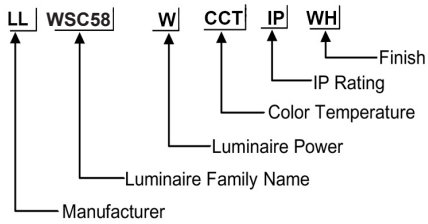

ORDERING CODE

Specification

- Fixture Material** : Die Cast Aluminium
- Fixture Finish** : Powder Coated
- Diffuser** : Tempered Glass
- Cowl Material** : Die Cast Aluminium
- LED Chip** : CREE
- Binning** : 3 step MacAdam
- Lifespan** : 50.000 Hrs
- CRI** : >80
- Input Voltage** : 12V AC, 50/60Hz or 220-240V AC, 50/60Hz
- Operating Temperature** : -20°C to 55°C
- Warranty** : 5 Years against manufacturing defects

Power (W)	Lumen Lm	IP Rating	Beam Angle	Available CCT
7W	700Lm	54	5°/20°/45°/60°/90°	2700K
				3000K
				4000K
				6000K