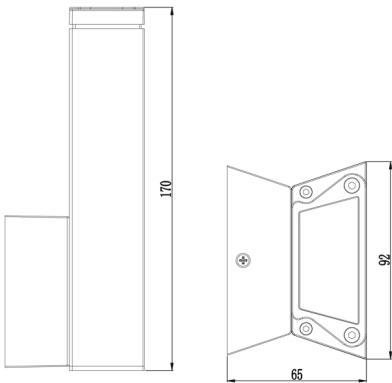

ORDERING CODE

Specification

- Fixture Material** : Die Cast Aluminium
- Fixture Finish** : Powder Coated
- Diffuser** : Tempered Glass
- Cowl Material** : Die Cast Aluminium
- LED Chip** : CREE
- Binning** : 3 step MacAdam
- Lifespan** : 50.000 Hrs
- CRI** : >80
- Input Voltage** : 12V AC, 50/60Hz or 220-240V AC, 50/60Hz
- Operating Temperature** : -20°C to 55°C
- Warranty** : 5 Years against manufacturing defects

Power (W)	Lumen Lm	IP Rating	Beam Angle	Available CCT
7W	700Lm	54	5°/20°/45°/60°/90°	2700K
				3000K
				4000K
				6000K