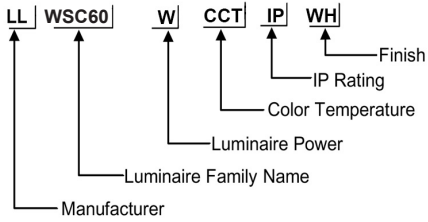

ORDERING CODE

Specification

- Fixture Material** : Die Cast Aluminium
- Fixture Finish** : Powder Coated
- Diffuser** : Tempered Glass
- Cowl Material** : Die Cast Aluminium
- LED Chip** : CREE
- Binning** : 3 step MacAdam
- Lifespan** : 50.000 Hrs
- CRI** : >80
- Input Voltage** : 12V AC, 50/60Hz or 220-240V AC, 50/60Hz
- Operating Temperature** : -20°C to 55°C
- Warranty** : 5 Years against manufacturing defects

Power (W)	Lumen Lm	IP Rating	Beam Angle	Available CCT
7W	700Lm	54	5°/20°/45°/60°/90°	2700K
				3000K
				4000K
				6000K