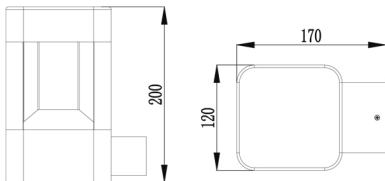

ORDERING CODE

Specification

- Fixture Material** : Die Cast Aluminium
- Fixture Finish** : Powder Coated
- Diffuser** : Tempered Glass
- Cowl Material** : Die Cast Aluminium
- LED Chip** : CREE
- Binning** : 3 step MacAdam
- Lifespan** : 50.000 Hrs
- CRI** : >80
- Input Voltage** : 12V AC, 50/60Hz or 220-240V AC, 50/60Hz
- Operating Temperature** : -20°C to 55°C
- Warranty** : 5 Years against manufacturing defects

Power (W)	Lumen Lm	IP Rating	Beam Angle	Available CCT
7W	700Lm	54	5°/20°/45°/60°/90°	2700K
				3000K
				4000K
				6000K