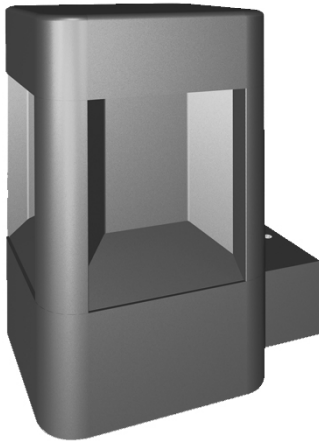

ORDERING CODE

Specification

- Fixture Material** : Die Cast Aluminium
- Fixture Finish** : Powder Coated
- Diffuser** : Tempered Glass
- Cowl Material** : Die Cast Aluminium
- LED Chip** : CREE
- Binning** : 3 step MacAdam
- Lifespan** : 50.000 Hrs
- CRI** : >80
- Input Voltage** : 12V AC, 50/60Hz or 220-240V AC, 50/60Hz
- Operating Temperature** : -20°C to 55°C
- Warranty** : 5 Years against manufacturing defects

Power (W)	Lumen Lm	IP Rating	Beam Angle	Available CCT
7W	700Lm	54	5°/20°/45°/60°/90°	2700K
				3000K
				4000K
				6000K