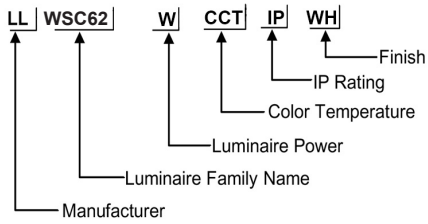

ORDERING CODE

Specification

- Fixture Material** : Die Cast Aluminium
- Fixture Finish** : Powder Coated
- Diffuser** : Tempered Glass
- Cowl Material** : Die Cast Aluminium
- LED Chip** : CREE
- Binning** : 3 step MacAdam
- Lifespan** : 50.000 Hrs
- CRI** : >80
- Input Voltage** : 12V AC, 50/60Hz or 220-240V AC, 50/60Hz
- Operating Temperature** : -20°C to 55°C
- Warranty** : 5 Years against manufacturing defects

Power (W)	Lumen Lm	IP Rating	Beam Angle	Available CCT
7W	700Lm	54	5°/20°/45°/60°/90°	2700K
				3000K
				4000K
				6000K